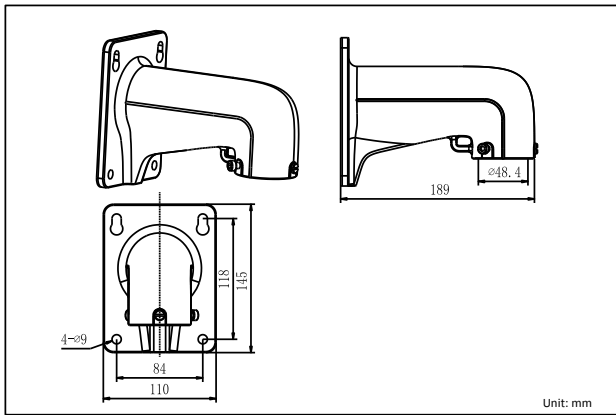

### Short Arm Wall Mount Bracket

#### Dimension:

#### Parameter:

Model	DS-1618ZJ
Parameter	Short Arm Wall Mount Bracket
Appearance	Hikvision White
Range of Application	For speed dome wall mount
Material	Aluminum Alloy
Dimension	110 × 145 × 189 mm
Weight	720 g (1.59 lb.)