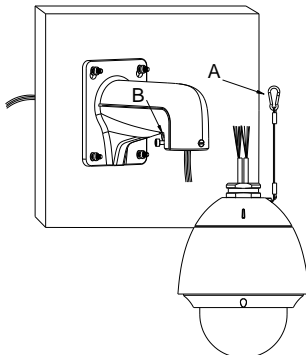

#### Parameter:

Model	DS-1618ZJ
Parameter	Short Arm Wall Mount Bracket
Appearance	Hikvision White
Range of Application	For speed dome wall mount
Material	Aluminum Alloy
Dimension	110 × 145 × 189 mm
Weight	720 g (1.59 lb.)

#### Notice:

- The bracket should be installed on flat wall.
- Load capacity of pole should be more than 3 times the weight of camera and bracket.
- Load capacity of clamp is 10 kg (22 lb.).

#### Installation Step:

① Choose appropriate wall for bracket installation

③ Tie the safety rope to hook and thread the cable

A: Safety rope B: Hook

② Thread the cable

④ Install the speed dome and screw up the set screw; installation complete