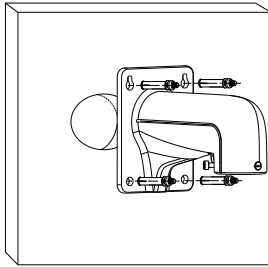

Installation Step:

① Choose appropriate wall for bracket installation

③ Tie the safety rope to hook and thread the cable