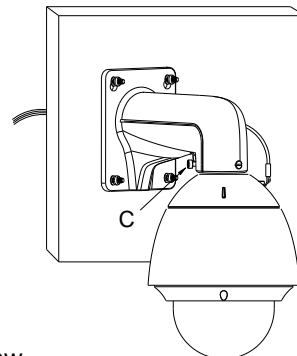

#### Notice:

- The bracket should be installed on flat wall.
- Load capacity of pole should be more than 3 times the weight of camera and bracket.
- Load capacity of clamp is 10 kg (22 lb.).

#### Installation Step:

① Choose appropriate wall for bracket installation

③ Tie the safety rope to hook and thread the cable

A: Safety rope B: Hook

② Thread the cable

④ Install the speed dome and screw up the set screw; installation complete

C: Set screw

**Note:** The actual bracket may vary from the picture above.