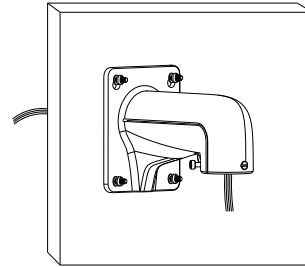

#### Notice:

- The bracket should be installed on flat wall.
- Load capacity of pole should be more than 3 times the weight of camera and bracket.
- Load capacity of clamp is 10 kg (22 lb.).

#### Installation Step:

① Choose appropriate wall for bracket installation

③ Tie the safety rope to hook and thread the cable

A: Safety rope B: Hook

② Thread the cable

④ Install the speed dome and screw up the set screw; installation complete

C: Set screw

**Note:** The actual bracket may vary from the picture above.