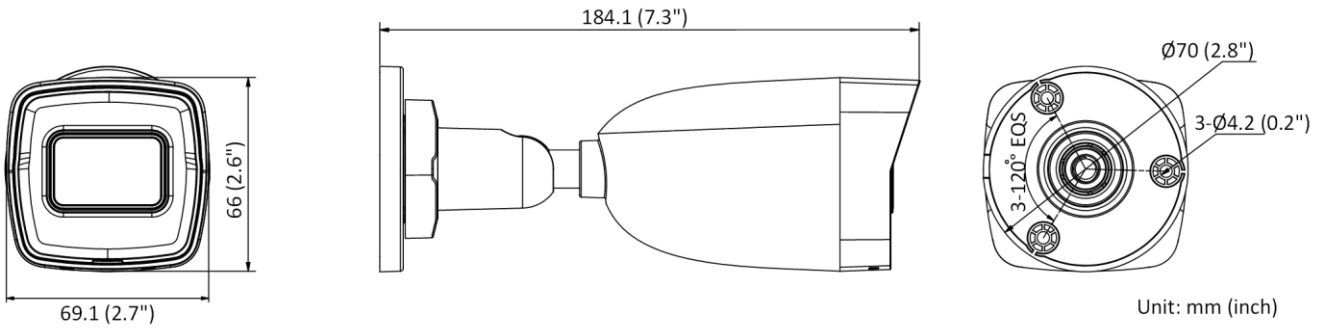

▪ **Dimension**