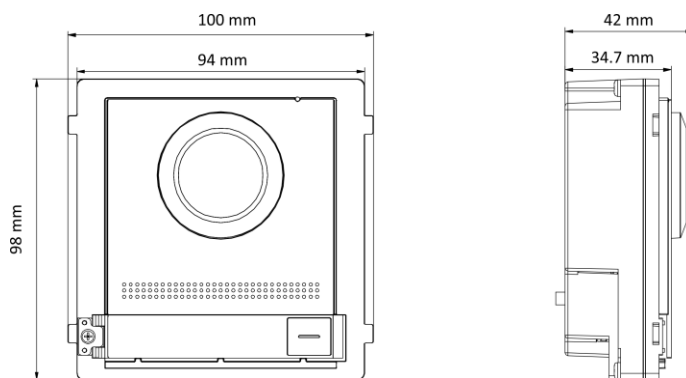

Device interfaces	
Alarm input	4 (2 exit buttons and 2 door contacts by default)
TAMPER	1
Network interface	NA
Exit button	2 (2 for lock control)
Door contact input	2
RS-485	1 (1 for Hikvision's sub module communication)
Wiegand	NA
TF card	NA
Alarm output	NA
Lock control	2 (2 relay, max to 30 VDC, 2 A)
USB	NA
Power interface	12VDC power output (12 V, 500 mA Max.)
Two-wire IP interface	1
General	
Button	1
Installation	Surface mounting & flush mounting
Indicator	0
Weight	422.8 g
Protective level	IP65
Working temperature	-40° C to 60° C (-22° F to 140° F)
Working humidity	10% to 90%
Dimensions	100 mm × 98 mm × 42 mm
Battery	/
Power supply	Powered by KAD704Y or KAD706Y series distributor
Application environment	Outdoor
Power consumption	≤ 4 W
Language	English, French, Portuguese, Brazilian Portuguese, Spanish, Russian, German, Italian, Polish, Turkish, Vietnamese, Arabic, Czech, Hungarian, Dutch, Romanian, Bulgarian, Ukrainian, Croatian, Serbian, Greek, Slovak

Dimension

Available Model

DS-KD8003Y-IME2/S