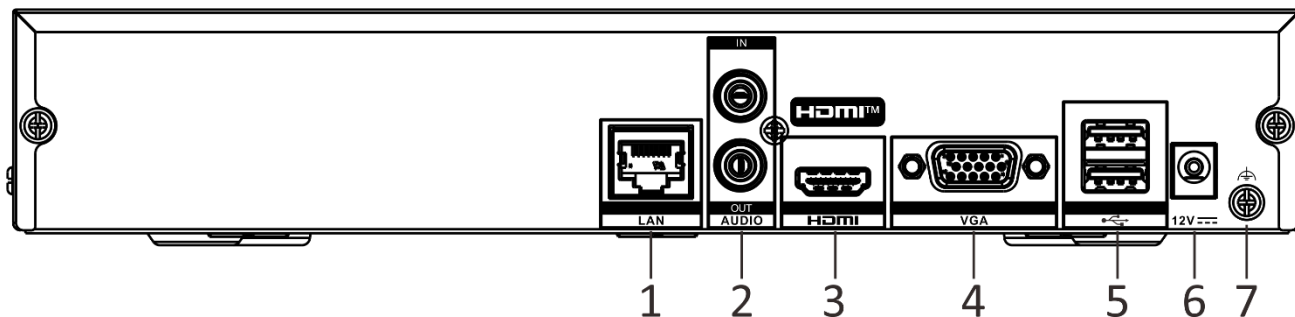

Physical Interface

No.	Description	No.	Description
1	LAN interface	5	USB interfaces
2	AUDIO OUT and AUDIO IN	6	Power supply
3	HDMI interface	7	GND
4	VGA output (DB9 connector)		

Available Model

HWN-4108MH (D)

Headquarters

No.555 Qianmo Road, Binjiang District,
Hangzhou 310051, China
T +86-571-8807-5998
www.hikvision.com

Follow us on social media to get the latest product and solution information.

Hikvision

HikvisionHQ

HikvisionHQ

Hikvision_Global

Hikvision
Corporate Channel

hikvisionhq