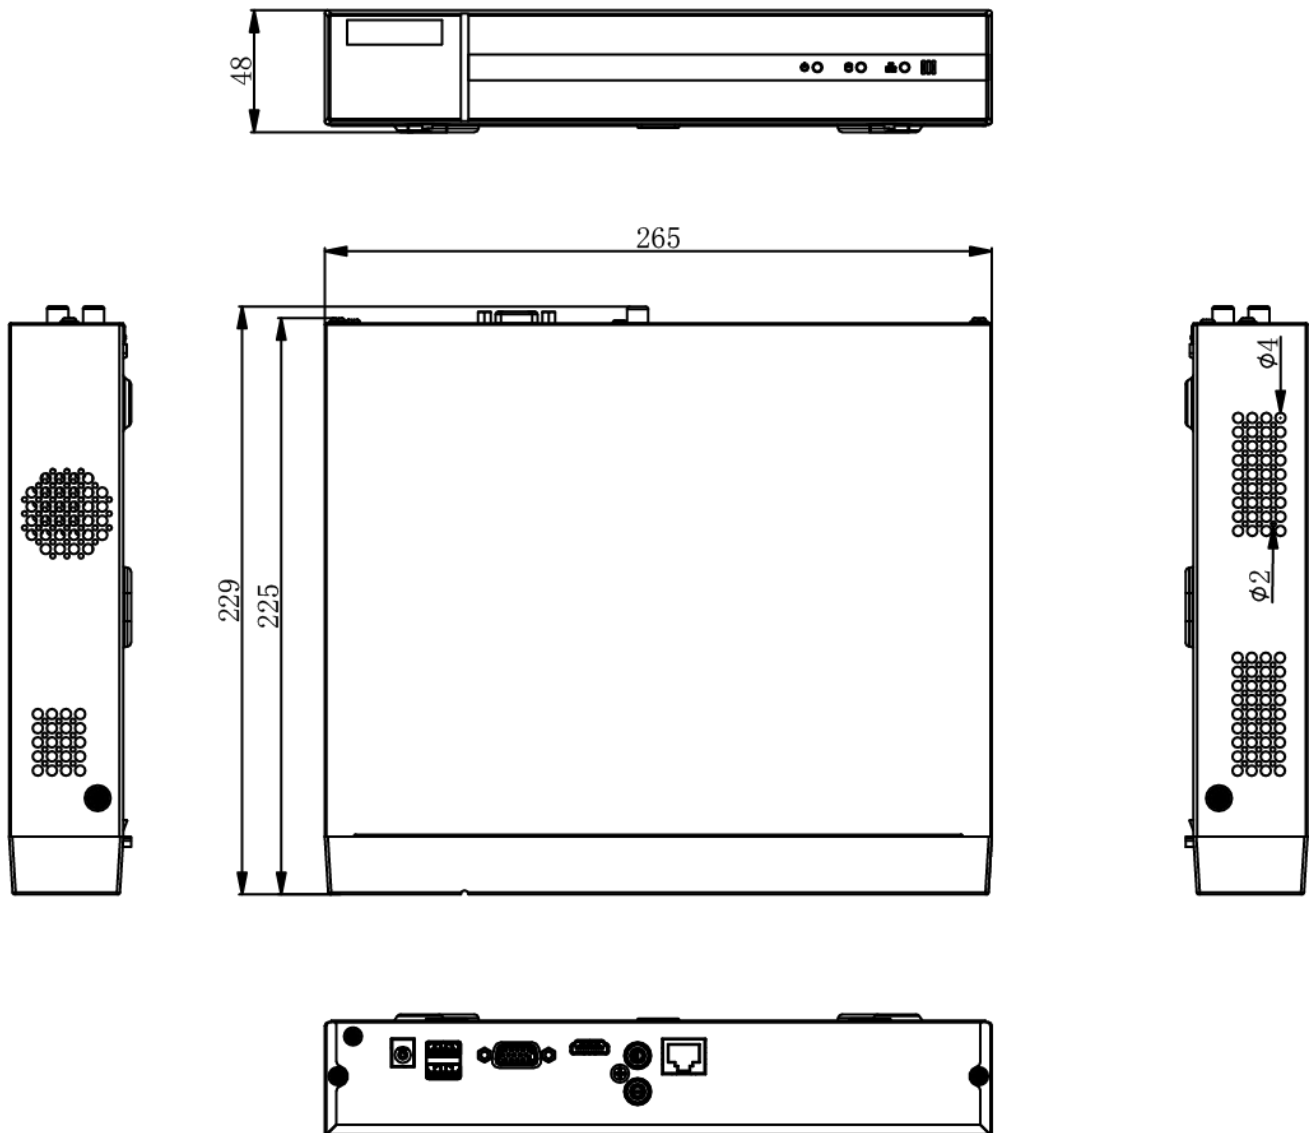

Weight	≤ 1 kg (without HDD, 2.2 lb.)
Certification	
FCC	Part 15 Subpart B, ANSI C63.4-2014
CE	EN 55032: 2015, EN 61000-3-2, EN 61000-3-3, EN 50130-4, EN 55035: 2017

Dimension

scale/1:1;Unit/mm