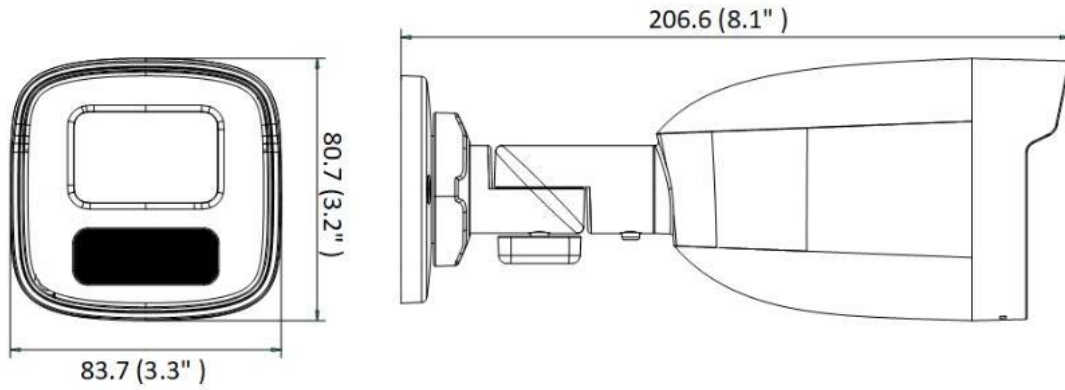

▪ **Available Model**

HWI-B449HA (4/6 mm)

▪ **Dimension**

Unit: mm (inch)

▪ **Accessory**

▪ **Optional**

Headquarters

No.555 Qianmo Road, Binjiang District,
Hangzhou 310051, China
T +86-571-8807-5998
www.hikvision.com