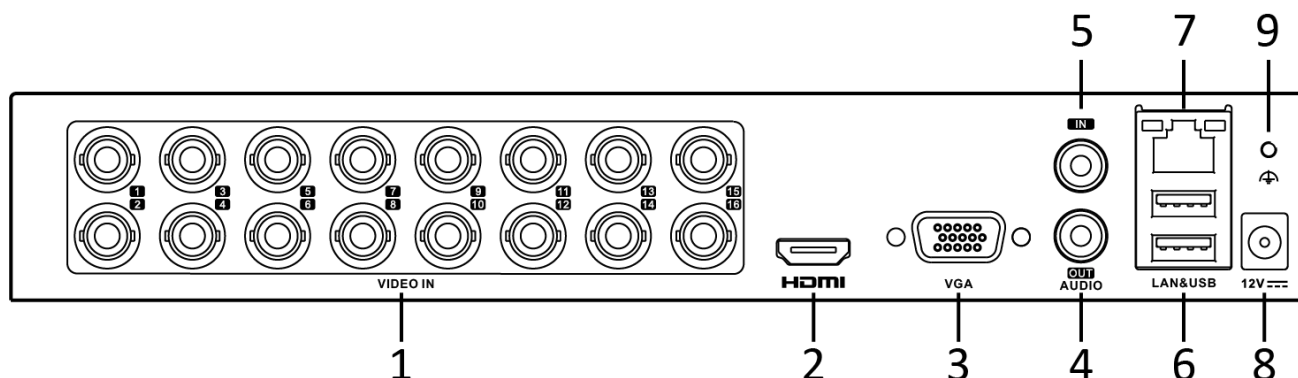

Physical Interface

No.	Description	No.	Description
1	Video and coaxial audio in	6	USB interface
2	HDMI interface	7	LAN network interface
3	VGA interface	8	12 VDC power input
4	AUDIO OUT	9	GND
5	AUDIO IN		

Available Model

HWD-5116MH-G4

Headquarters

No.555 Qianmo Road, Binjiang District,
Hangzhou 310051, China
T +86-571-8807-5998
www.hikvision.com

Follow us on social media to get the latest product and solution information.

Hikvision

HikvisionHQ

HikvisionHQ

Hikvision_Global

Hikvision
Corporate Channel

hikvisionhq