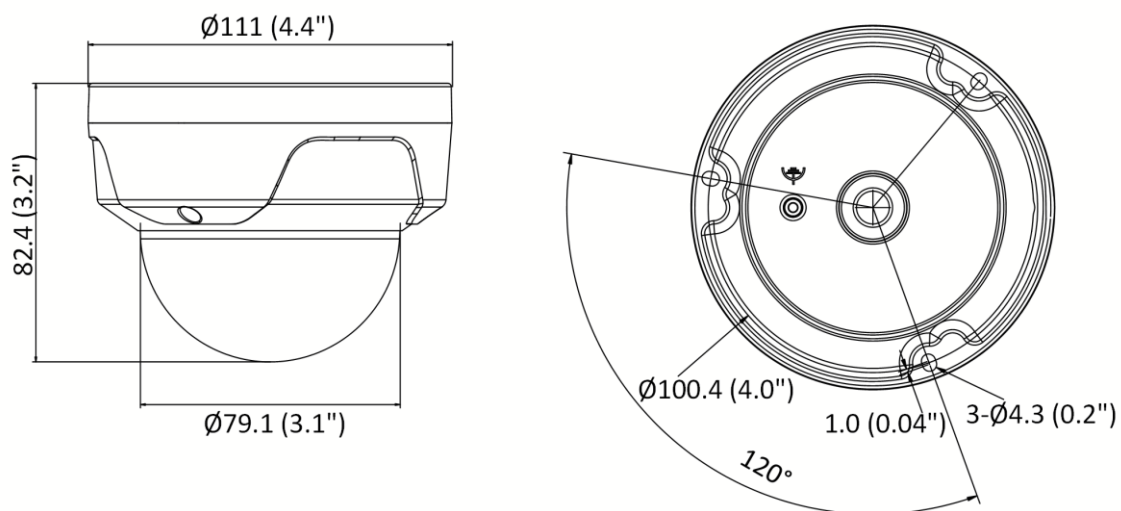

Event	
Basic Event	Motion detection, video tampering alarm, exception
General	
Power	12 VDC $\pm$ 25%, 0.4 A, max. 5 W, $\varnothing$5.5 mm coaxial power plug PoE: (802.3af, Class 3, 36 V to 57 V), 0.15 A to 0.2 A, max. 6.5 W
Linkage Method	Upload to FTP, notify surveillance center, send email, trigger capture
Camera Material	Metal & Plastic
Camera Dimension	$\varnothing$111 mm $\times$ 82.4 mm ($\varnothing$ 4.4" $\times$ 3.2")
Package Dimension	134 mm $\times$ 134 mm $\times$ 108 mm (5.3" $\times$ 5.3" $\times$ 4.3")
Camera Weight	Approx. 550 g (1.2 lb.)
With Package Weight	Approx. 800 g (1.8 lb.)
Storage Conditions	-30 °C to 60 °C (-22 °F to 140 °F). Humidity: 95% or less (non-condensing)
Startup and Operating Conditions	-30 °C to 60 °C (-22 °F to 140 °F). Humidity: 95% or less (non-condensing)
Web Client Language	English, Ukrainian
General Function	Anti-flicker, heartbeat, mirror, password protection, privacy mask, watermark, IP address filter
Approval	
EMC	CE-EMC (EN 55032: 2015, EN 61000-3-2: 2019, EN 61000-3-3:2013+A1:2019, EN 50130-4: 2011 +A1: 2014)
Safety	CE-LVD (EN 62368-1:2014/A11:2017)
Environment	CE-RoHS (2011/65/EU); WEEE (2012/19/EU); Reach (Regulation (EC) No 1907/2006)
Protection	IP67 (IEC 60529-2013)

▪ Available Model

HWI-D129H (2.8/4 mm)

▪ Dimension

Unit: mm (inch)