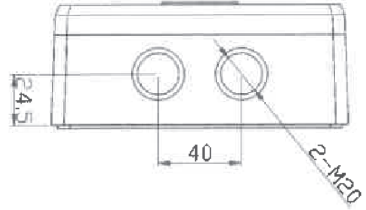

Junction Box

Packlist of Junction box

No	Name	Quantity
1	Junction box	1
2	Inner Hexagonal Spanner	1
3	Inner Hexagonal 4*12 Screw	5
4	Plastic Expansion Pipe	4
5	6*40mm CSK self tapping Screw	4
6	Waterproof for 6*40 screw	4
7	Waterproof connector PG13.5	2
8	Rubber ring for connector	2
9	Rubber plug(black)	1

Outlet position as following