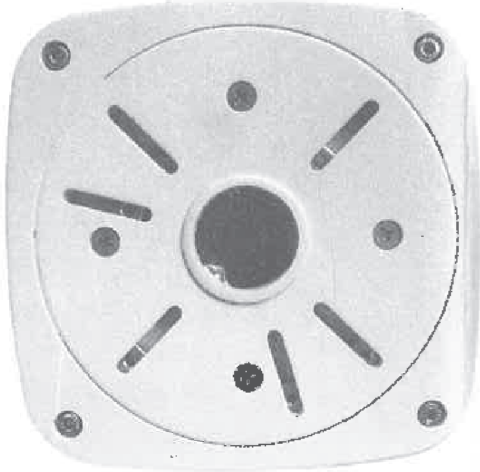

Junction Box

Packlist of Junction box

No	Name	Quantity
1	Junction box	1
2	Inner Hexagonal Spanner	1
3	Inner Hexagonal 4*12 Screw	5
4	Plastic Expansion Pipe	4
5	6*40mm CSK self tapping Screw	4
6	Waterproof for 6*40 screw	4
7	Waterproof connector PG13.5	2
8	Rubber ring for connector	2
9	Rubber plug(black)	1

Outlet position as following