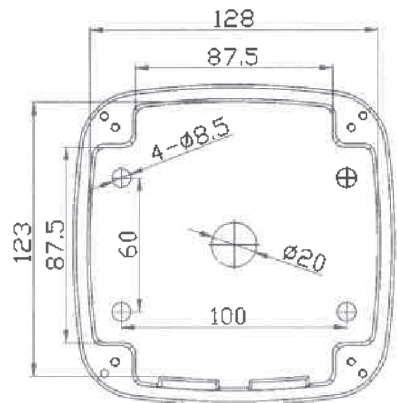

Junction Box

Packlist of Junction box

No	Name	Quantity
1	Junction box	1
2	Inner Hexagonal Spanner	1
3	Inner Hexagonal 4*12 Screw	5
4	Plastic Expansion Pipe	4
5	6*40mm CSK self tapping Screw	4
6	Waterproof for 6*40 screw	4
7	Waterproof connector PG13.5	2
8	Rubber ring for connector	2
9	Rubber plug(black)	1

Outlet position as following