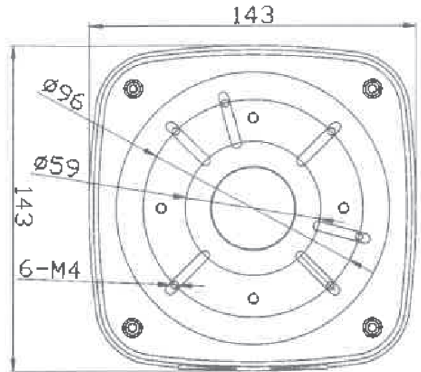

Junction Box

Packlist of Junction box

No	Name	Quantity
1	Junction box	1
2	Inner Hexagonal Spanner	1
3	Inner Hexagonal 4*12 Screw	5
4	Plastic Expansion Pipe	4
5	6*40mm CSK self tapping Screw	4
6	Waterproof for 6*40 screw	4
7	Waterproof connector PG13.5	2
8	Rubber ring for connector	2
9	Rubber plug(black)	1

Outlet position as following