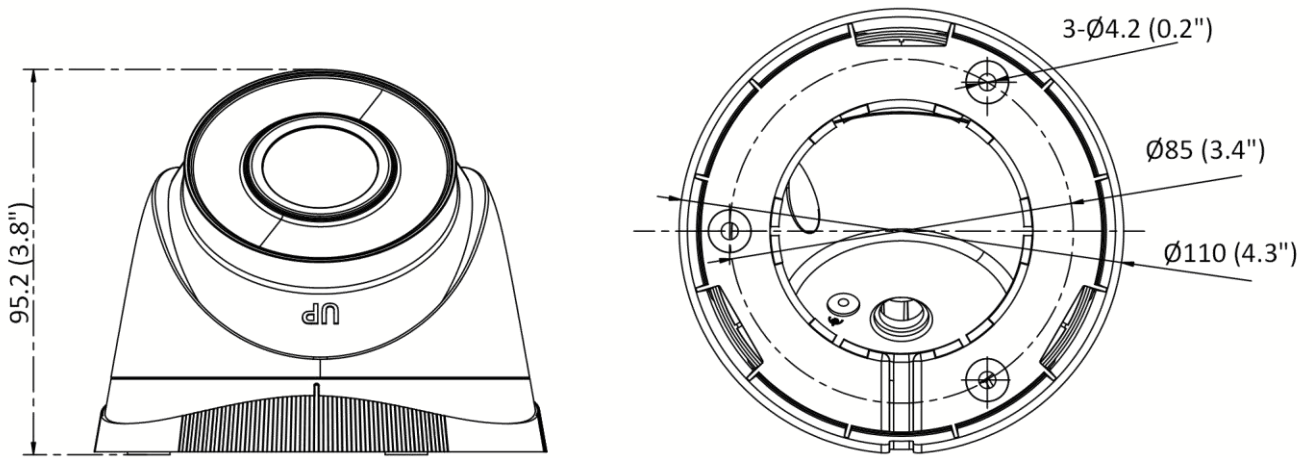

▪ **Dimension**

Unit: mm (inch)

▪ **Accessory**

▪ **Optional**

DS-1280ZJ-S	DS-1275ZJ-SUS	DS-1272ZJ-110-TRS	DS-1276ZJ-SUS
Junction Box	Vertical Pole Mount	Wall Mount	Corner Mount