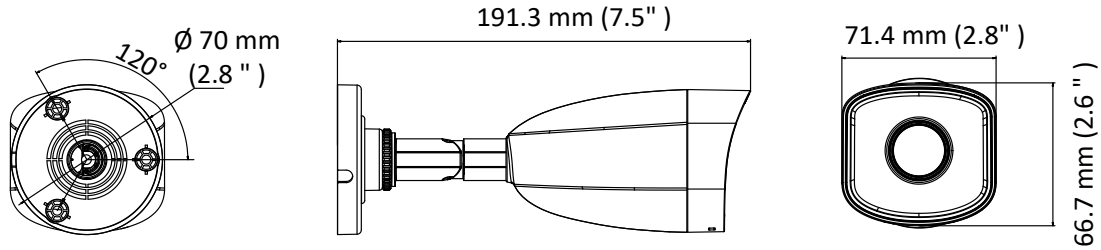

HWI-B140H(-M) 4.0 MP IR Network Bullet Camera

Key Features

- 1/3" progressive scan CMOS
- 2560 × 1440@20fps
- 2.8 mm/4 mm fixed lens
- H.265+, H.265, H.264+, H.264
- Dual stream
- 120 dB WDR
- 3D DNR
- Up to 30 m IR range
- PoE
- IP67

| | |
|-------------------------------|--|
| Simultaneous Live View | Up to 6 channels |
| User/Host | Up to 32 users 3 levels: Administrator, Operator, and User |
| Client | iVMS-4200, Hik-Connect, iVMS-5200, iVMS-4500 |
| Web Browser | IE8+, Chrome 31.0-44, Firefox 30.0-51, Safari 8.0+ |
| Interface | |
| Communication Interface | 1 RJ45 10M/100M self-adaptive Ethernet port |
| General | |
| Operating Conditions | -30 °C to 50 °C (-22 °F to 122 °F), humidity: 95% or less (non-condensing) |
| Power Supply | 12 VDC ± 25%, 5.5 mm coaxial power plug PoE (802.3af, class 3) |
| Power Consumption and Current | 12 VDC, 0.4 A, Max: 5 W PoE: (802.3af, 36 V to 57 V), 0.2 A to 0.1 A, Max: 6.5 W |
| Protection Level | IP67 |
| Material | Without –M model: Front cover: metal, camera body: plastic, bracket: plastic -M model: Front cover: metal, camera body: metal, bracket: metal |
| Dimensions | Camera: Ø 70 mm × 191.3mm (Ø 2.7" × 7.5") With package: 216 mm × 121 mm × 118 mm (8.5" × 4.8" × 4.6") |
| Weight | Without –M model: Camera: approx. 280 g (0.6 lb.) With package: approx. 530 g (1.2 lb.) –M model: Camera: approx. 402 g (0.9 lb.) With package: approx. 641 g (1.4 lb.) |

Available Models

HWI-B140H (2.8/4 mm), HWI-B140H-M (2.8/4 mm)

Dimension

Accessory

DS-1280ZI-XS
Junction Box

Distributed by

HIKVISION[®] HiWatch Series

Headquarters