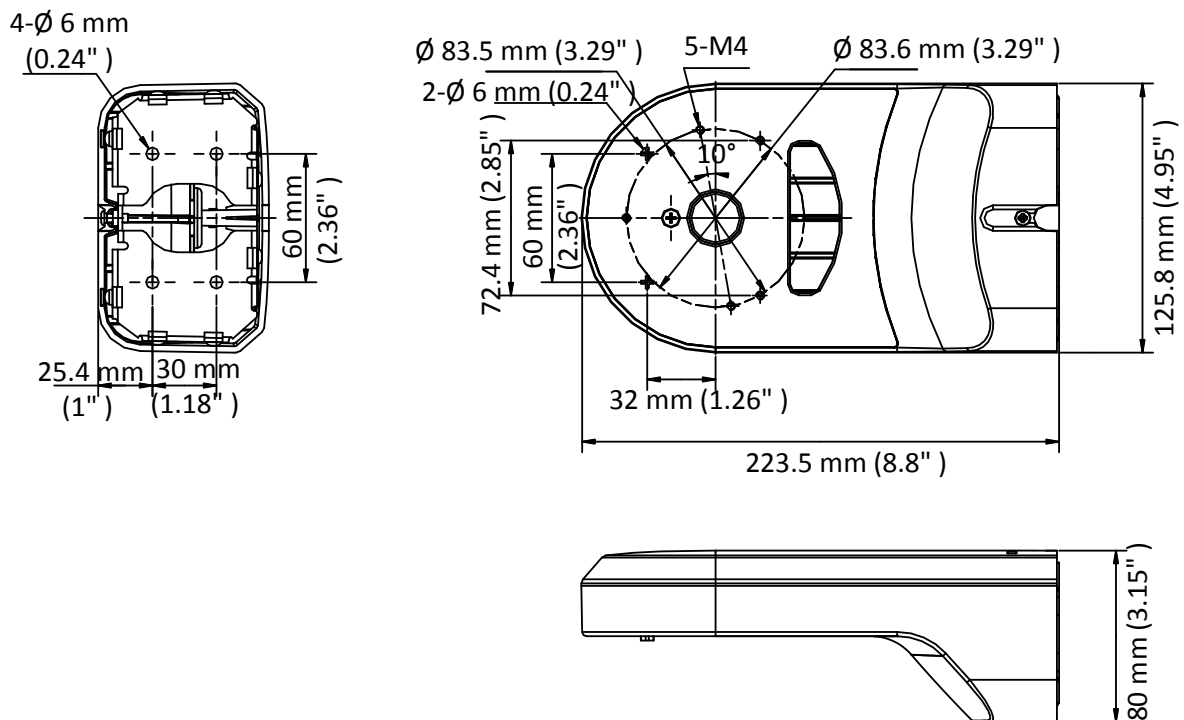

DS-1294ZJ-PT

Wall Mount

Feature

- Plastic and steel with surface spray treatment
- Cable hole design facilitates the installation
- Applies to both indoor conditions, and outdoor conditions

Dimension

Available Model

DS-1294ZJ-PT

Parameter

Model	DS-1294ZJ-PT
Parameters	Wall Mount
Appearance	Hikvision White
Material	Plastic and Steel
Dimension	223.5 mm × 125.8 mm × 80 mm (8.8" × 4.95" × 3.15")
Weight	480 g (1.06 lb.)

Note

- The wall must be capable of supporting at least 3 times as much as the total weight of the camera, and the mount.
- The mount's maximum load capacity is 3 kg (6.6 lb.).