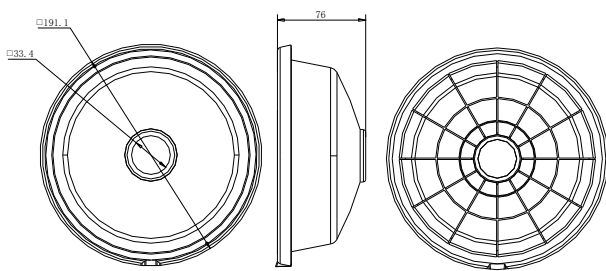

### Dimension:

### Parameter:

|            |                                    |
|------------|------------------------------------|
| Model      | DS-1253ZJ-M                        |
| Parameters | Rain Shade for Outdoor Dome Camera |
| Appearance | Hikvision White                    |
| Material   | PP+30%GF                           |
| Dimension  | Φ 191.1×76mm                       |
| Weight     | 133g                               |