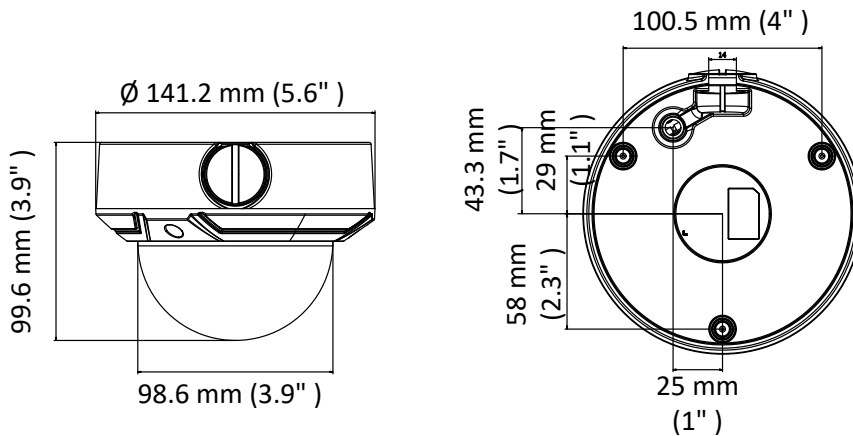

	SNMP, IGMP, 802.1X, QoS, IPv6, UDP, Bonjour
General Function	One-key reset, anti-flicker, heartbeat, mirror, password protection, privacy mask, watermark, IP address filter
API	ONVIF (PROFILE S, PROFILE G), ISAPI
Simultaneous Live View	Up to 6 channels
User/Host	Up to 32 users 3 levels: Administrator, Operator and User
Client	iVMS-4200, Hik-Connect, iVMS-5200
Web Browser	IE8+, Chrome 31.0-44, Firefox 30.0-51, Safari 8.0+
Interface	
Communication Interface	1 RJ45 10M/100M self-adaptive Ethernet port
Video Output (Without -Z)	1Vp-p composite output (75 Ω/BNC)
Reset Button	Yes
General	
Operating Conditions	-30 °C to 50 °C (-22 °F to 122 °F), humidity: 95% or less (non-condensing)
Power Supply	12 VDC ± 25%, 5.5 mm coaxial power plug PoE (802.3af, class 3)
Power Consumption and Current	-Z: 12 VDC, 0.8 A, max: 10 W; PoE: (802.3af, 36 V to 57 V), 0.4 A to 0.2 A, max: 12 W -V: 12 VDC, 0.5 A, max: 6 W; PoE: (802.3af, 36 V to 57 V), 0.3 A to 0.1 A, max: 8 W
Protection Level	IP67, IK10
Material	Metal & Plastic
Dimensions	Camera: Ø 141.2 mm × 99.6 mm (Ø 5.6" × 3.9") With package: 140 mm × 140 mm × 154 mm (5.5" × 5.5" × 6.1")
Weight	Camera: approx. 820 g (1.8 lb.) With package: approx. 1200 g (2.6 lb.)

Available Models

HWI-D640H-V (2.8 mm to 12 mm), HWI-D640H-Z (2.8 mm to 12 mm)

Dimension

Accessory

DS-1227ZJ
In-ceiling Mount

DS-1273ZJ-135
Wall Mount

DS-1273ZJ-135B
Wall Mount

DS-1280ZJ-DM21
Junction Box