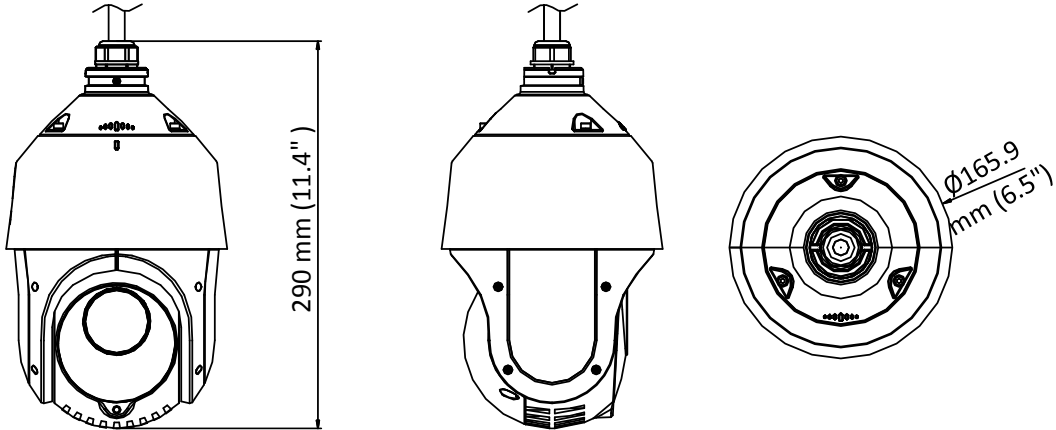

Order Model

HWP-T4225I-D

Dimensions