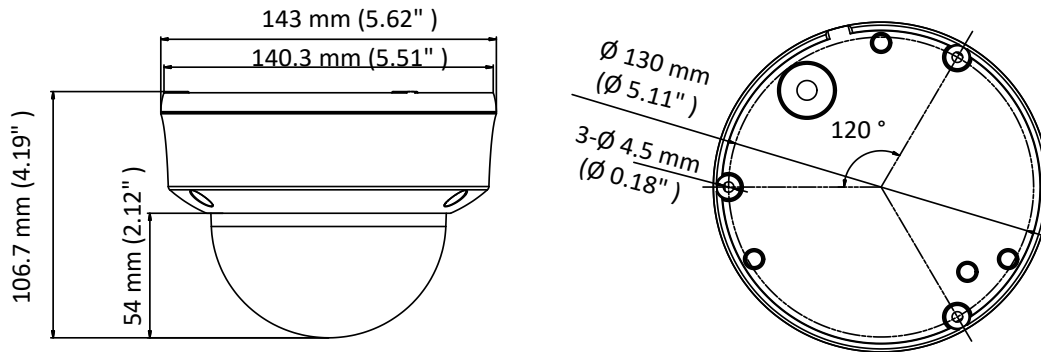

Order Model

HWT-D320-VF

Dimension

Accessories

Distributed by