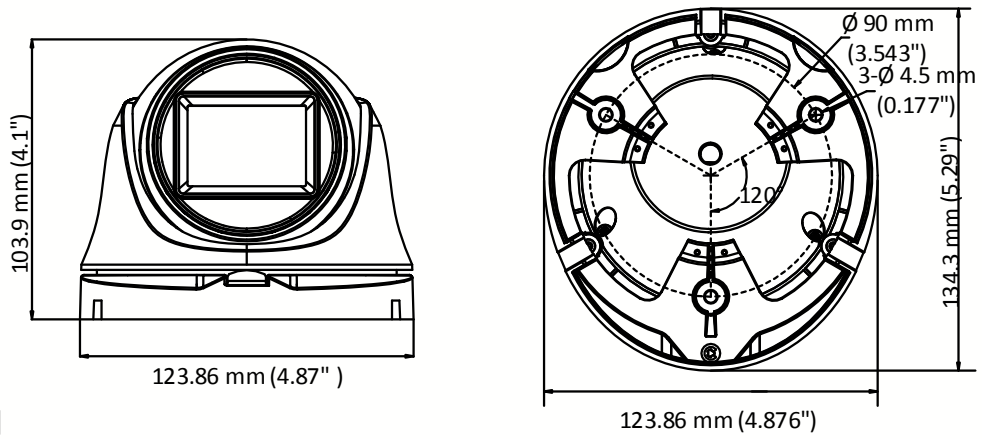

HIKVISION®

HiWatch Series

HWT-T323-Z 2 MP EXIR VF Turret Camera

Key Features

- 2 MP high-performance CMOS
- Ultra low light
- 1920 × 1080 resolution
- 2.7 mm to 13.5 mm vari-focal lens
- OSD menu, 3D DNR, 120 dB true WDR, day/night switch
- EXIR 2.0, smart IR, up to 70 m IR distance
- 4 in 1 video output (switchable TVI/AHD/CVI/CVBS)
- IP66

Specifications

Camera	
Image Sensor	2 MP CMOS image sensor
Signal System	PAL/NTSC
Video Frame Rate	PAL: 1080p@25fps NTSC: 1080p@30fps
Min. Illumination	0.005 Lux@(F1.2, AGC ON), 0 Lux with IR
Shutter Time	PAL: 1/25 s to 1/50, 000 s NTSC: 1/30 s to 1/50, 000 s
Lens	2.7 mm to 13.5 mm
Horizontal Field of View	102.4° to 31°
Lens Mount	Ø14
Day & Night	IR cut filter
Angle Adjustment	Pan: 0° to 360°, Tilt: 0° to 75°, Rotation: 0° to 360°
Synchronization	Internal synchronization
WDR (Wide Dynamic Range)	120 dB
Menu	
AGC	High/Medium/Low
D/N Mode	Auto/Color/BW (Black and White)
HLC	Support
BLC	Support
WDR	Support
Language	English
Functions	Brightness, Sharpness, 3D DNR, Mirror, Smart IR
Interface	
Video Output	1 HD analog output
Switch Button	TVI/AHD/CVI/CVBS
General	
Operating Conditions	-40 °C to 60 °C (-40 °F to 140 °F), Humidity: 90% or less (non-condensation)
Power Supply	12 VDC ±25%
Power Consumption	Max. 7.7 W
Protection Level	IP66
Material	Metal
IR Range	Up to 70 m
Dimensions	Ø 123.86 mm × 103.9 mm (Ø 4.87" × 4.1")
Weight	Approx. 606 g (1.34 lb.)

Order Model

HWT-T323-Z

Dimension

Accessories

DS-1273ZJ-130-TRL
Wall Mount

DS-1280ZJ-M
Junction Box

DS-1271ZJ-130-TRL
Pendant Mount

DS-1281ZJ-M
Inclined Ceiling Mount