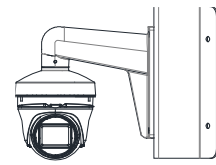

DS-1276ZJ-SUS
Corner Mount