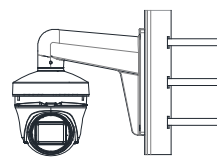

Order Model

HWT-T323-Z

Dimension

Accessories

DS-1273ZJ-130-TRL
Wall Mount

DS-1280ZJ-M
Junction Box

DS-1271ZJ-130-TRL
Pendant Mount

DS-1281ZJ-M
Inclined Ceiling Mount