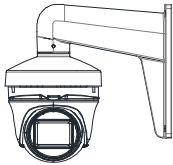

Specifications

Camera	
Image Sensor	2 MP CMOS image sensor
Signal System	PAL/NTSC
Video Frame Rate	PAL: 1080p@25fps NTSC: 1080p@30fps
Min. Illumination	0.005 Lux@(F1.2, AGC ON), 0 Lux with IR
Shutter Time	PAL: 1/25 s to 1/50, 000 s NTSC: 1/30 s to 1/50, 000 s
Lens	2.7 mm to 13.5 mm
Horizontal Field of View	102.4° to 31°
Lens Mount	Ø14
Day & Night	IR cut filter
Angle Adjustment	Pan: 0° to 360°, Tilt: 0° to 75°, Rotation: 0° to 360°
Synchronization	Internal synchronization
WDR (Wide Dynamic Range)	120 dB
Menu	
AGC	High/Medium/Low
D/N Mode	Auto/Color/BW (Black and White)
HLC	Support
BLC	Support
WDR	Support
Language	English
Functions	Brightness, Sharpness, 3D DNR, Mirror, Smart IR
Interface	
Video Output	1 HD analog output
Switch Button	TVI/AHD/CVI/CVBS
General	
Operating Conditions	-40 °C to 60 °C (-40 °F to 140 °F), Humidity: 90% or less (non-condensation)
Power Supply	12 VDC ±25%
Power Consumption	Max. 7.7 W
Protection Level	IP66
Material	Metal
IR Range	Up to 70 m
Dimensions	Ø 123.86 mm × 103.9 mm (Ø 4.87" × 4.1")
Weight	Approx. 606 g (1.34 lb.)

Order Model

HWT-T323-Z

Dimension

Accessories

DS-1273ZJ-130-TRL
Wall Mount

DS-1280ZJ-M
Junction Box

DS-1271ZJ-130-TRL
Pendant Mount

DS-1281ZJ-M
Inclined Ceiling Mount